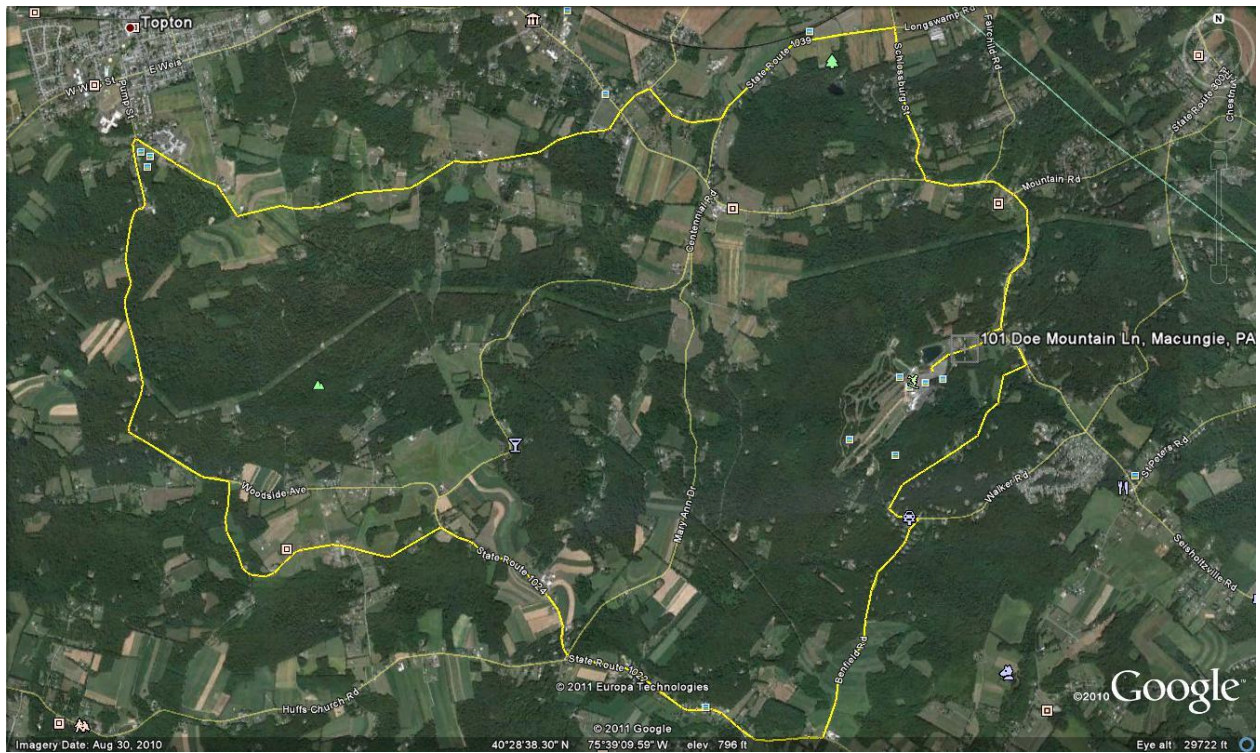

2011 Bald Bear Triathlon Bike Course

1. Doe Mountain Ln.
2. Left on State St.
3. Right on Schlossburg St.
4. Left on Longswamp Rd.
5. Right to follow Longswamp Rd.
6. Left on Hidden Valley Rd.
7. Right on Home Rd.
8. Left on Woodside Ave.
9. Right on 5 Points Rd.
10. Left on Greiss St.
11. Right on Woodside Ave.
12. Left on Huffs Church Rd.
13. Left on Benfield Rd.
14. Left on Walker Rd.
15. Right on Gap Rd.
16. Left on State St.
17. Left on Doe Mountain Ln.